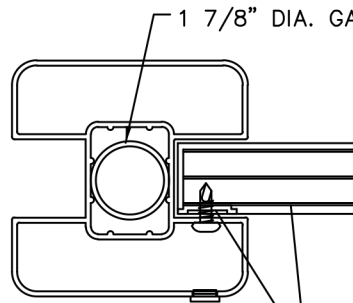

TOP MOUNTED
ON CONCRETE
OR WOOD

SECTION A-A

POUND INTO
GROUND

SPECIFICATIONS:

POSTS, RAILS:
& PICKETS VINYL .125 WALL

FINISH: PVC (POLY VINYL CHLORIDE)
MADE IN CANADA

POSTS: 140mm x 140mm(5.5"x 5.5") x 1.25mm WALL

POST CAPS: PYRAMID

PRIVACY PANEL: VINYL .125 WALL

STANDARD COLOURS:

WHITE AND CLAY

WARRANTY: 5 YEAR LIMITED

***NOTE:** FOR CLEAN AND SEAMLESS FINISH, NO FASTENERS ARE EXPOSED.

COMMENTS:

TITLE: